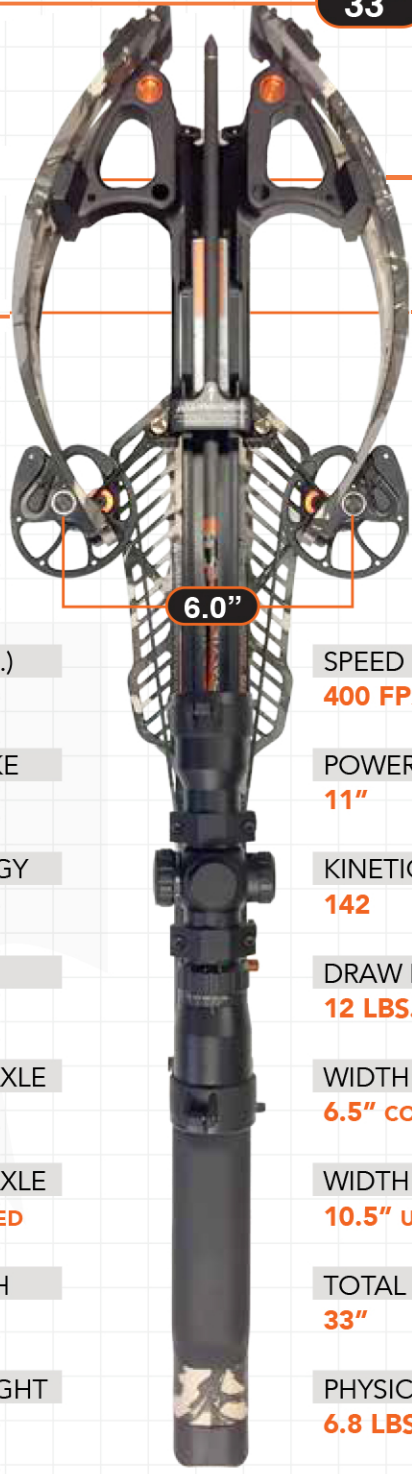

36
35
34
33
32
31
30
29
28
27
26
25
24
23
22
21
20
19
18
17
16
15
14
13
12
11
10
9
8
7
6
5
4
3
2
1
0

6.0"

SPEED (400 GR.)
430 FPS

POWER-STROKE
12.5"

KINETIC ENERGY
164

DRAW FORCE
12 LBS.

WIDTH AXLE-AXLE
6" COCKED

WIDTH AXLE-AXLE
10.5" UN-COCKED

TOTAL LENGTH
34.5"

PHYSICAL WEIGHT
7.1 LBS.

R20+ SNIPER PACKAGE
430 FPS

6.0"

SPEED (400 GR.)
430 FPS

POWER-STROKE
12.5"

KINETIC ENERGY
164

DRAW FORCE
12 LBS.

WIDTH AXLE-AXLE
6" COCKED

WIDTH AXLE-AXLE
10.5" UN-COCKED

TOTAL LENGTH
34.5"

PHYSICAL WEIGHT
7.1 LBS.

R20
430 FPS

34.5"

6.0"

SPEED (400 GR.)
400 FPS

POWER-STROKE
11"

KINETIC ENERGY
142

DRAW FORCE
12 LBS.

WIDTH AXLE-AXLE
6.5" COCKED

WIDTH AXLE-AXLE
10.5" UN-COCKED

TOTAL LENGTH
33"

PHYSICAL WEIGHT
6.8 LBS.