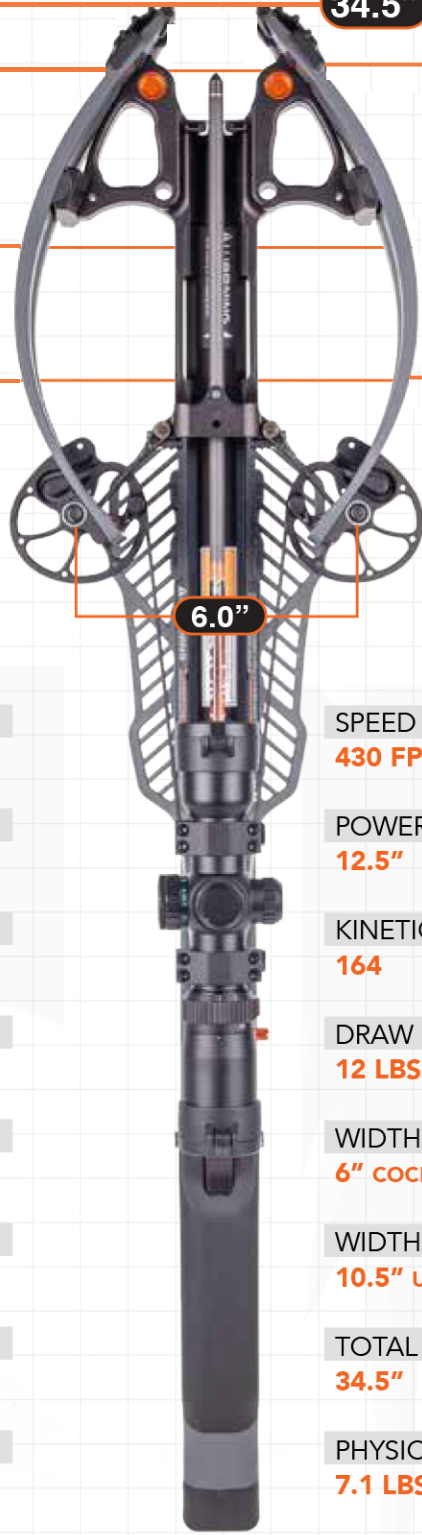

36
35
34
33
32
31
30
29
28
27
26
25
24
23
22
21
20
19
18
17
16
15
14
13
12
11
10
9
8
7
6
5
4
3
2
1
0

6.0"

SPEED (400 GR.)
430 FPS

POWER-STROKE
12.5"

KINETIC ENERGY
164

DRAW FORCE
12 LBS.

WIDTH AXLE-AXLE
6" COCKED

WIDTH AXLE-AXLE
10.5" UN-COCKED

TOTAL LENGTH
34.5"

PHYSICAL WEIGHT
7.1 LBS.

R20+ SNIPER PACKAGE
430 FPS

6.0"

SPEED (400 GR.)
430 FPS

POWER-STROKE
12.5"

KINETIC ENERGY
164

DRAW FORCE
12 LBS.

WIDTH AXLE-AXLE
6" COCKED

WIDTH AXLE-AXLE
10.5" UN-COCKED

TOTAL LENGTH
34.5"

PHYSICAL WEIGHT
7.1 LBS.

R20
430 FPS

34.5"

6.0"

SPEED (400 GR.)
400 FPS

POWER-STROKE
11"

KINETIC ENERGY
142

DRAW FORCE
12 LBS.

WIDTH AXLE-AXLE
6.5" COCKED

WIDTH AXLE-AXLE
10.5" UN-COCKED

TOTAL LENGTH
33"

PHYSICAL WEIGHT
6.8 LBS.