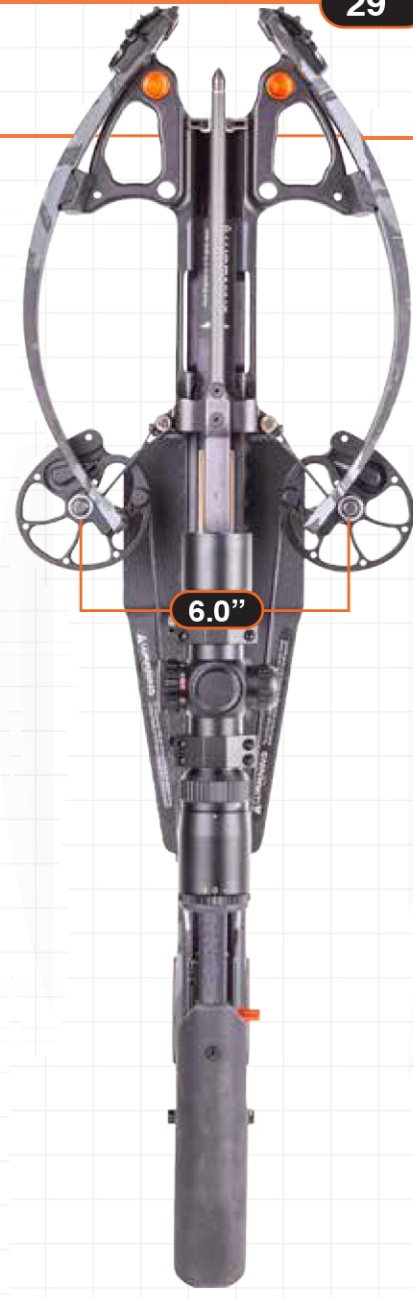

36
35
34
33
32
31
30
29
28
27
26
25
24
23
22
21
20
19
18
17
16
15
14
13
12
11
10
9
8
7
6
5
4
3
2
1
0

6.0"

SPEED (400 GR.)
430 FPS

POWER-STROKE
12.5"

KINETIC ENERGY
164

DRAW FORCE
12 LBS.

WIDTH AXLE-AXLE
6" COCKED

DRAW FORCE
12 LBS.

WIDTH AXLE-AXLE
6" COCKED

WIDTH AXLE-AXLE
10.5" UN-COCKED

TOTAL LENGTH
34.5"

PHYSICAL WEIGHT
7.1 LBS.

R20
430 FPS

34.5"

6.0"

SPEED (400 GR.)
400 FPS

POWER-STROKE
11"

KINETIC ENERGY
142

DRAW FORCE
12 LBS.

WIDTH AXLE-AXLE
6.5" COCKED

WIDTH AXLE-AXLE
10.5" UN-COCKED

TOTAL LENGTH
33"

PHYSICAL WEIGHT
6.8 LBS.

R10
400 FPS

33"

6.0"

SPEED (400 GR.)
430 FPS

POWER-STROKE
12.5"

KINETIC ENERGY
164

DRAW FORCE
12 LBS.

WIDTH AXLE-AXLE
6" COCKED