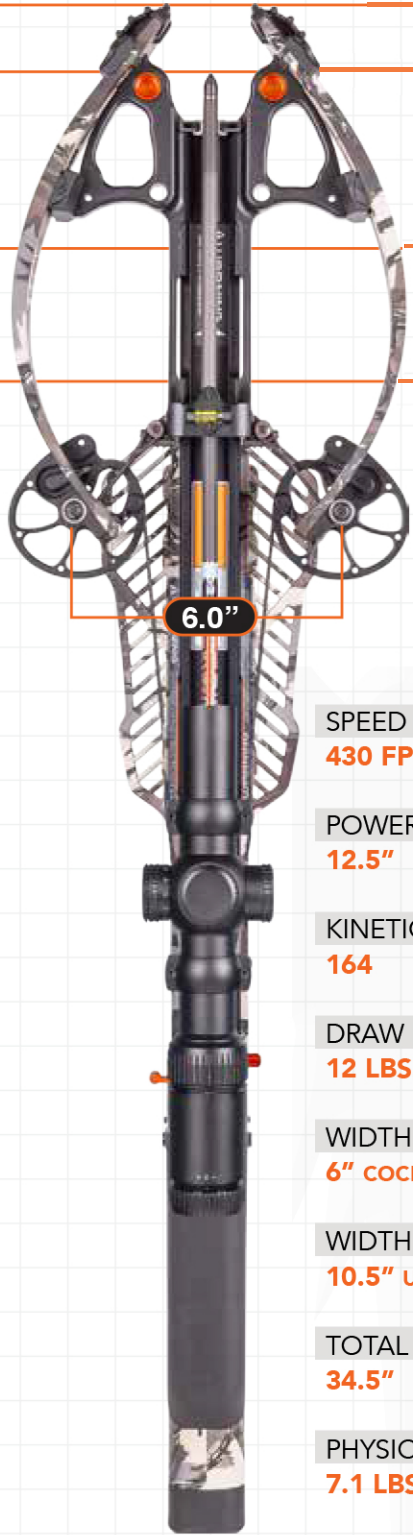

36
35
34
33
32
31
30
29
28
27
26
25
24
23
22
21
20
19
18
17
16
15
14
13
12
11
10
9
8
7
6
5
4
3
2
1
0

6.0"

SPEED (400 GR.)
430 FPS

POWER-STROKE
12.5"

KINETIC ENERGY
164

DRAW FORCE
12 LBS.

WIDTH AXLE-AXLE
6" COCKED

WIDTH AXLE-AXLE
10.5" UN-COCKED

TOTAL LENGTH
34.5"

PHYSICAL WEIGHT
7.1 LBS.

R20+ SNIPER PACKAGE
430 FPS

6.0"

SPEED (400 GR.)
430 FPS

POWER-STROKE
12.5"

KINETIC ENERGY
164

DRAW FORCE
12 LBS.

WIDTH AXLE-AXLE
6" COCKED

WIDTH AXLE-AXLE
10.5" UN-COCKED

TOTAL LENGTH
34.5"

PHYSICAL WEIGHT
7.1 LBS.

R20
430 FPS

34.5"

6.0"

SPEED (400 GR.)
400 FPS

POWER-STROKE
11"

KINETIC ENERGY
142

DRAW FORCE
12 LBS.

WIDTH AXLE-AXLE
6.5" COCKED

WIDTH AXLE-AXLE
10.5" UN-COCKED

TOTAL LENGTH
33"

PHYSICAL WEIGHT
6.8 LBS.