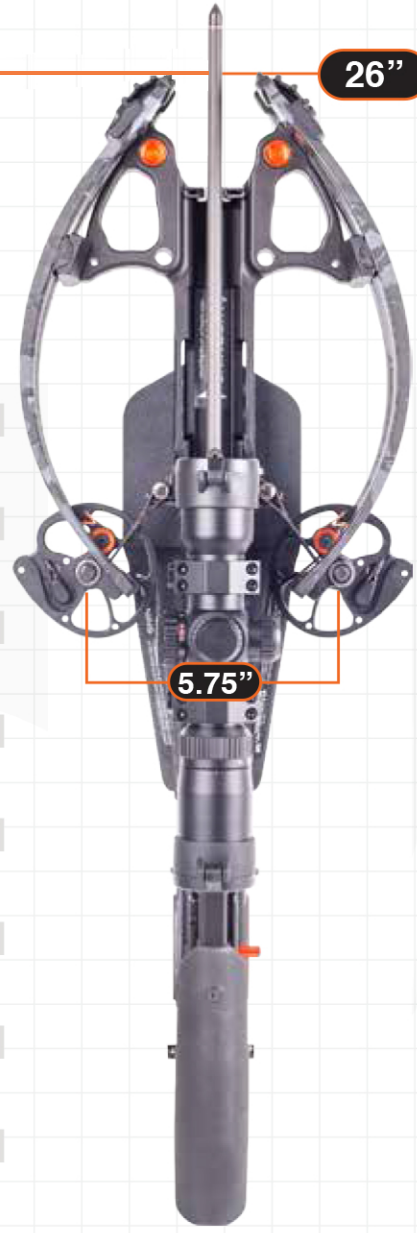

SPEED (400 GR.)
400 FPS

POWER-STROKE
11"

KINETIC ENERGY
142

DRAW FORCE
12 LBS.

WIDTH AXLE-AXLE
6.5" COCKED

WIDTH AXLE-AXLE
10.5" UN-COCKED

TOTAL LENGTH
33"

PHYSICAL WEIGHT
6.8 LBS.

R10
400 FPS

33"

6.0"

SPEED (400 GR.)
430 FPS

POWER-STROKE
12.5"

KINETIC ENERGY
164

DRAW FORCE
12 LBS.

WIDTH AXLE-AXLE
6" COCKED

WIDTH AXLE-AXLE
10.5" UN-COCKED

TOTAL LENGTH
29"

PHYSICAL WEIGHT
6.75 LBS.

R29
430 FPS

29"

5.75"

SPEED (400 GR.)
400 FPS

POWER-STROKE
9.5"

KINETIC ENERGY
142

DRAW FORCE
12 LBS.

WIDTH AXLE-AXLE
5.75" COCKED

WIDTH AXLE-AXLE
9.25" UN-COCKED

TOTAL LENGTH
26"

PHYSICAL WEIGHT
6.5 LBS.

R26
400 FPS

26"