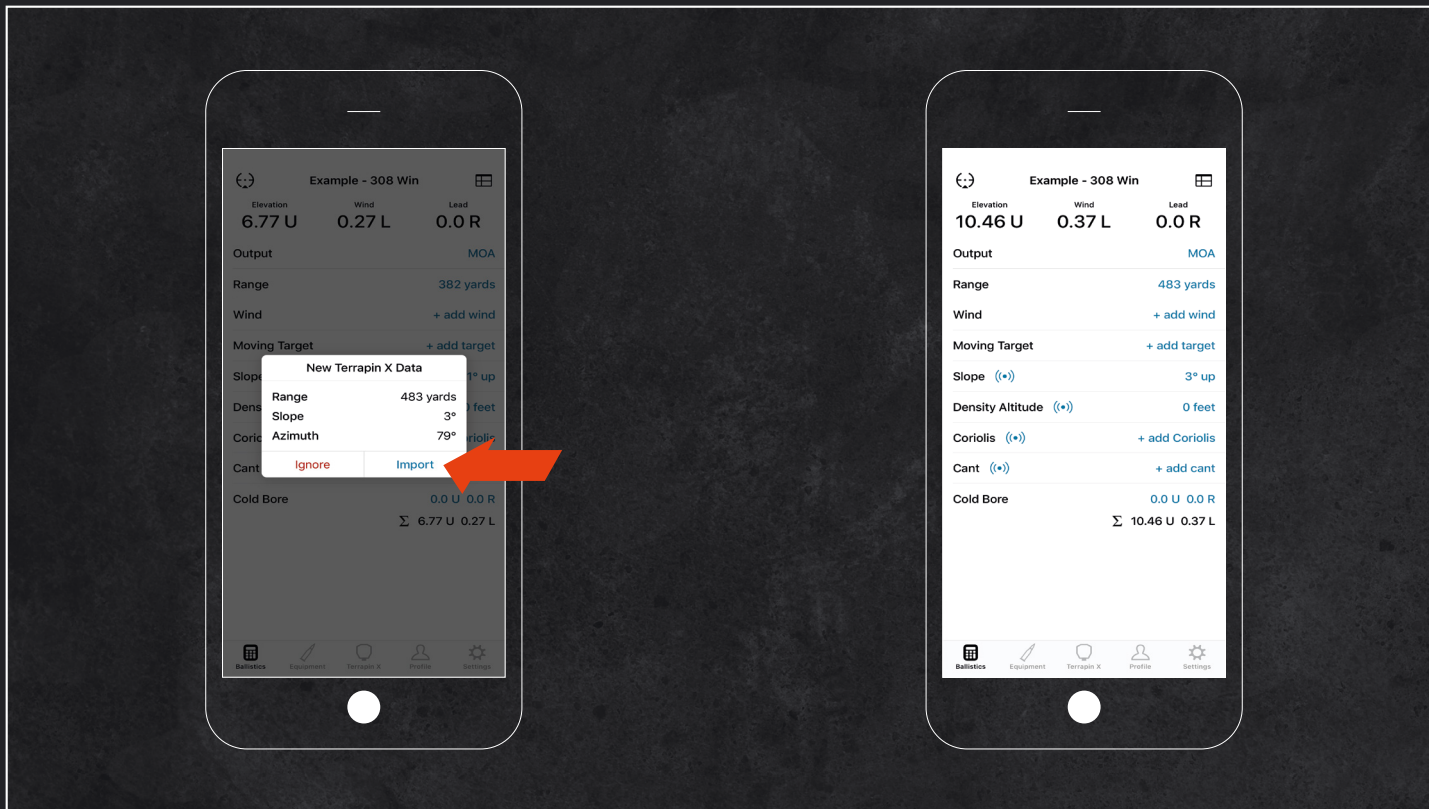

- Press and release the push button of your TERRAPIN X three times in quick succession to enter the Bluetooth menu
- In the display you will see the last saved setting. This can either be "OFF", "APP", "hEST" (for KESTREL) or "tdH"

- Toggle through the options by pressing and releasing the push button of your TERRAPIN X until you reach "tdH"

- Confirm this setting by pressing and releasing the push button three times in quick succession
- As confirmation four dashes ("----") will appear in the display of your TERRAPIN X
- Besides the electronic aiming reticle you will now also see a flashing Bluetooth symbol in the display of your TERRAPIN X. This signifies that the TERRAPIN X has entered the pairing mode

- Open the TRASOL ballistic calculator on your smartphone and push the TERRAPIN X button in the middle of the bottom part of the screen – the TERRAPIN X menu in the TRASOL ballistic calculator will open

Once paired, the TRASOL ballistic calculator will automatically display ballistic data obtained by your TERRAPIN X (i.e. range, slope and azimuth). Use this data to calculate accurate ballistic solutions by pressing "Import". The TRASOL ballistic calculator processes ballistic data obtained by the TERRAPIN X in the Ballistics menu and in the HUD environment of the app.