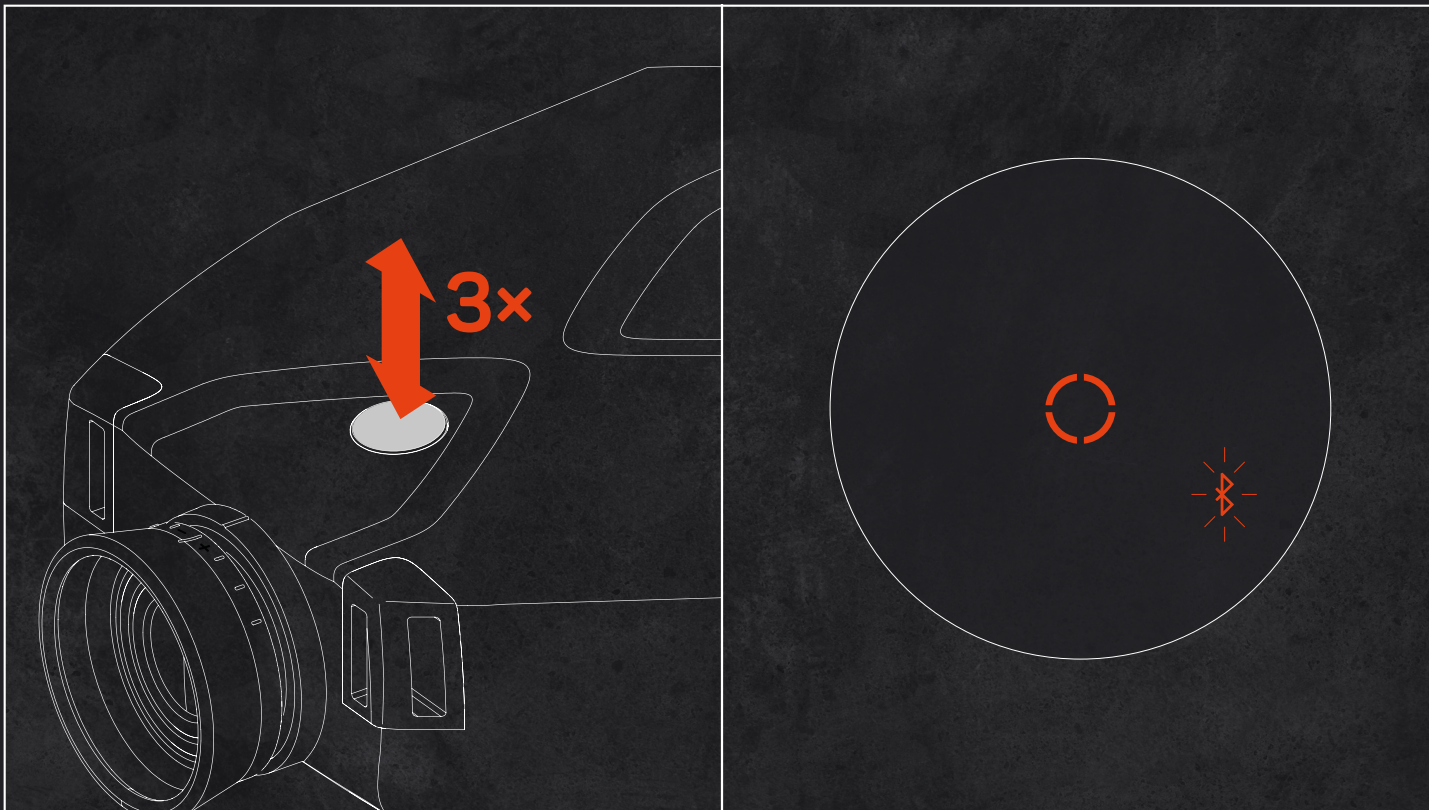

- Confirm this setting by pressing and releasing the push button three times in quick succession
- As confirmation four dashes ("----") will appear in the display of your TERRAPIN X
- Besides the electronic aiming reticle you will now also see a flashing Bluetooth symbol in the display of your TERRAPIN X. This signifies that the TERRAPIN X has entered the pairing mode