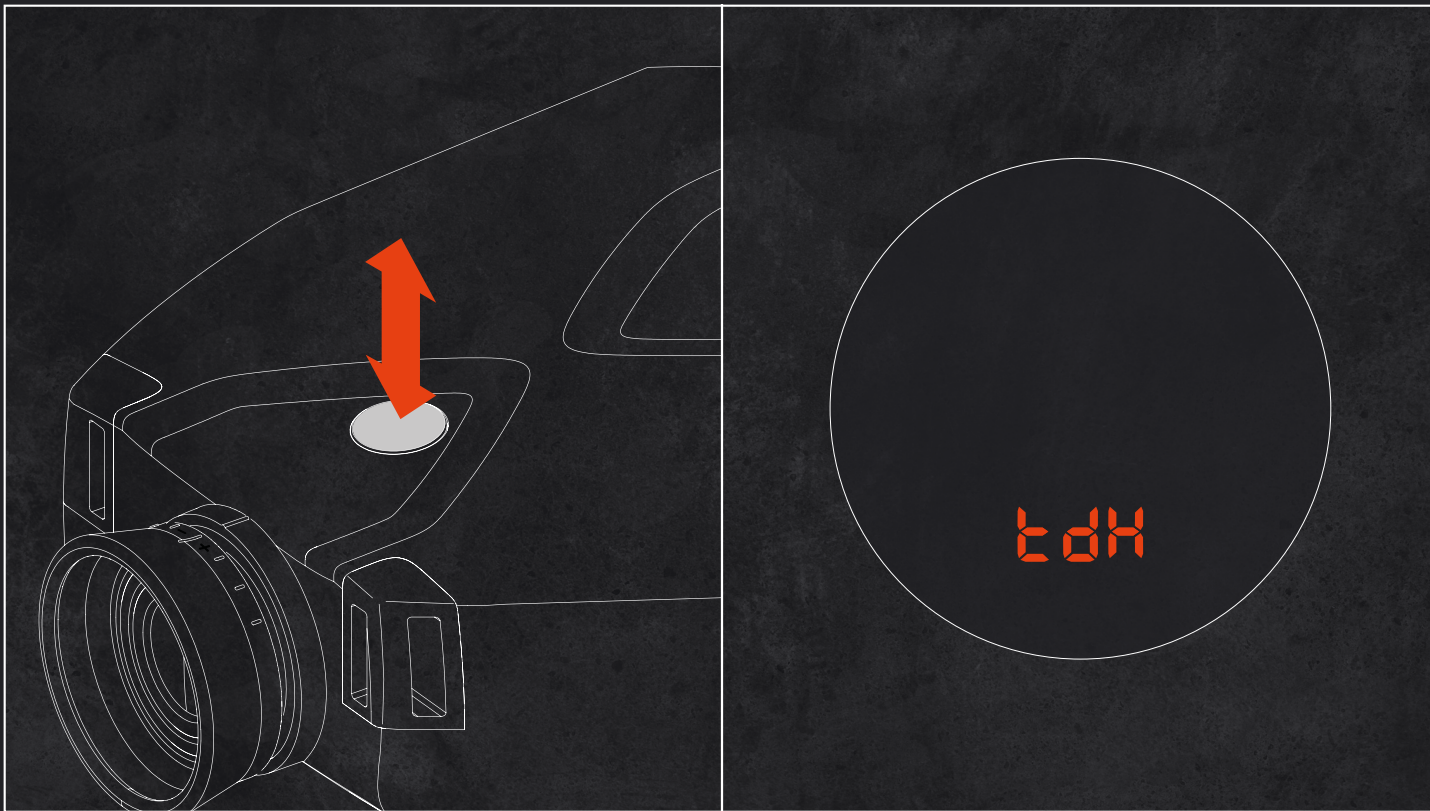

TERRAPIN X

CONNECTING

your TERRAPIN X to the TRASOL ballistic calculator

- By pressing and releasing the push button of your TERRAPIN X you turn on the device
- You will now see the digital aiming reticle in the display of your TERRAPIN X

- Press and release the push button of your TERRAPIN X three times in quick succession to enter the Bluetooth menu
- In the display you will see the last saved setting. This can either be "OFF", "APP", "hEST" (for KESTREL) or "tdH"