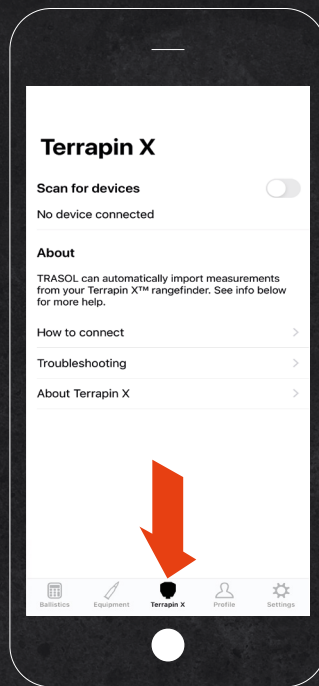

TERRAPIN X

CONNECTING

your TERRAPIN X to the TRASOL ballistic calculator

- By pressing and releasing the push button of your TERRAPIN X you turn on the device
- You will now see the digital aiming reticle in the display of your TERRAPIN X

- Press and release the push button of your TERRAPIN X three times in quick succession to enter the Bluetooth menu
- In the display you will see the last saved setting. This can either be "OFF", "APP", "hEST" (for KESTREL) or "tdH"

- Toggle through the options by pressing and releasing the push button of your TERRAPIN X until you reach "tdH"

- Confirm this setting by pressing and releasing the push button three times in quick succession
- As confirmation four dashes ("----") will appear in the display of your TERRAPIN X
- Besides the electronic aiming reticle you will now also see a flashing Bluetooth symbol in the display of your TERRAPIN X. This signifies that the TERRAPIN X has entered the pairing mode

- Open the TRASOL ballistic calculator on your smartphone and push the TERRAPIN X button in the middle of the bottom part of the screen – the TERRAPIN X menu in the TRASOL ballistic calculator will open