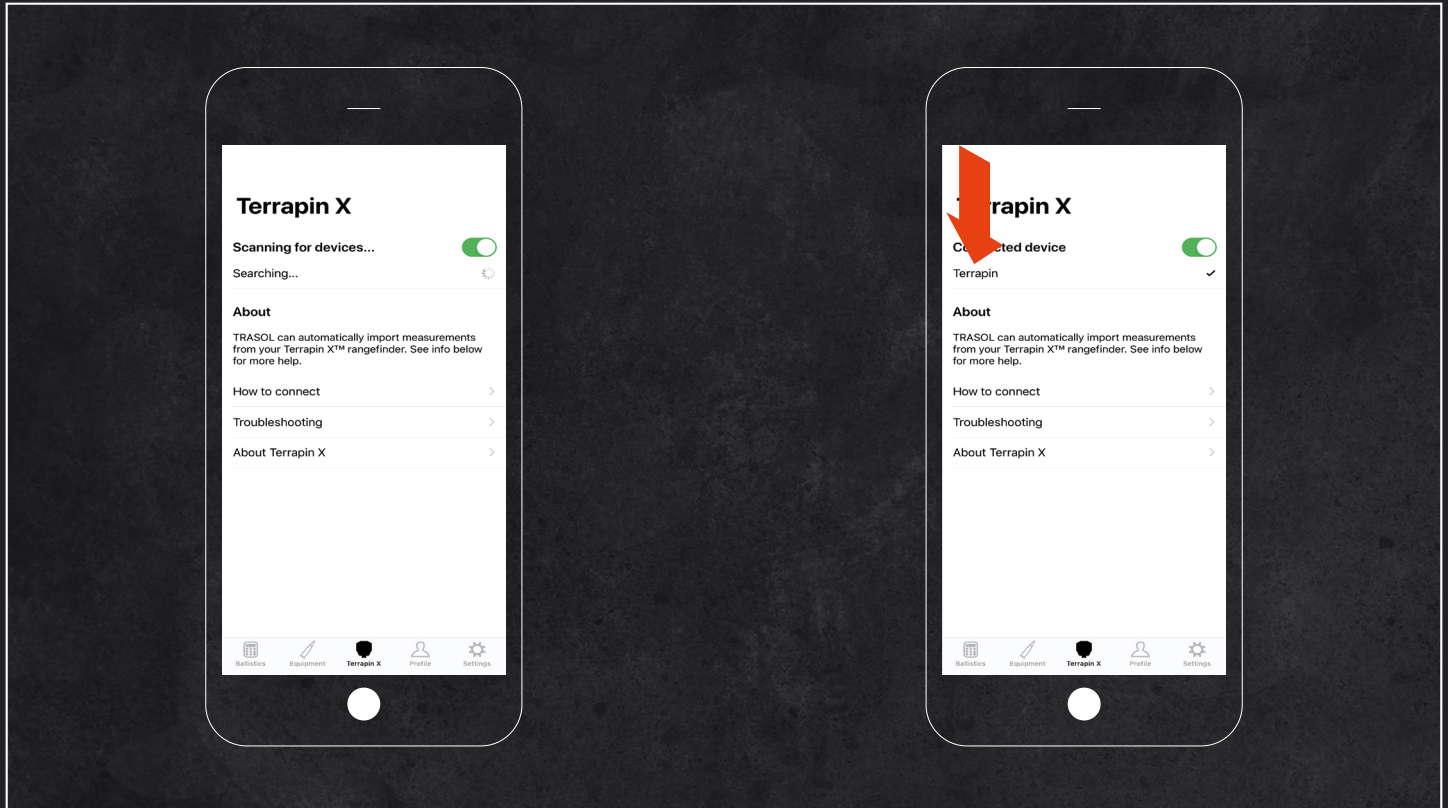

- Press and release the push button of your TERRAPIN X three times in quick succession to enter the Bluetooth menu
- In the display you will see the last saved setting. This can either be "OFF", "APP", "hEST" (for KESTREL) or "tdH"

- Toggle through the options by pressing and releasing the push button of your TERRAPIN X until you reach "tdH"

- Confirm this setting by pressing and releasing the push button three times in quick succession
- As confirmation four dashes ("----") will appear in the display of your TERRAPIN X
- Besides the electronic aiming reticle you will now also see a flashing Bluetooth symbol in the display of your TERRAPIN X. This signifies that the TERRAPIN X has entered the pairing mode

- Open the TRASOL ballistic calculator on your smartphone and push the TERRAPIN X button in the middle of the bottom part of the screen – the TERRAPIN X menu in the TRASOL ballistic calculator will open

- Slide switch «Scan for devices» in the upper right corner to the right in order to activate search for your TERRAPIN X

- When the switch turns green, it is actively searching for a TERRAPIN X to connect to
- When the name of your TERRAPIN X appears, select it to pair the TRASOL ballistic calculator with your TERRAPIN X