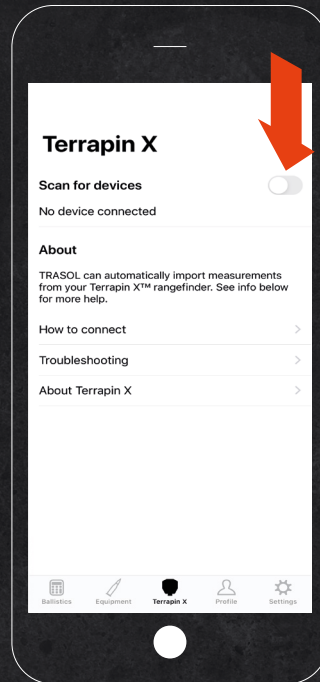

TERRAPIN X

CONNECTING

your TERRAPIN X to the TRASOL ballistic calculator

- By pressing and releasing the push button of your TERRAPIN X you turn on the device
- You will now see the digital aiming reticle in the display of your TERRAPIN X

- Press and release the push button of your TERRAPIN X three times in quick succession to enter the Bluetooth menu
- In the display you will see the last saved setting. This can either be "OFF", "APP", "hEST" (for KESTREL) or "tdH"

- Toggle through the options by pressing and releasing the push button of your TERRAPIN X until you reach "tdH"

- Confirm this setting by pressing and releasing the push button three times in quick succession
- As confirmation four dashes ("----") will appear in the display of your TERRAPIN X
- Besides the electronic aiming reticle you will now also see a flashing Bluetooth symbol in the display of your TERRAPIN X. This signifies that the TERRAPIN X has entered the pairing mode

- Open the TRASOL ballistic calculator on your smartphone and push the TERRAPIN X button in the middle of the bottom part of the screen – the TERRAPIN X menu in the TRASOL ballistic calculator will open