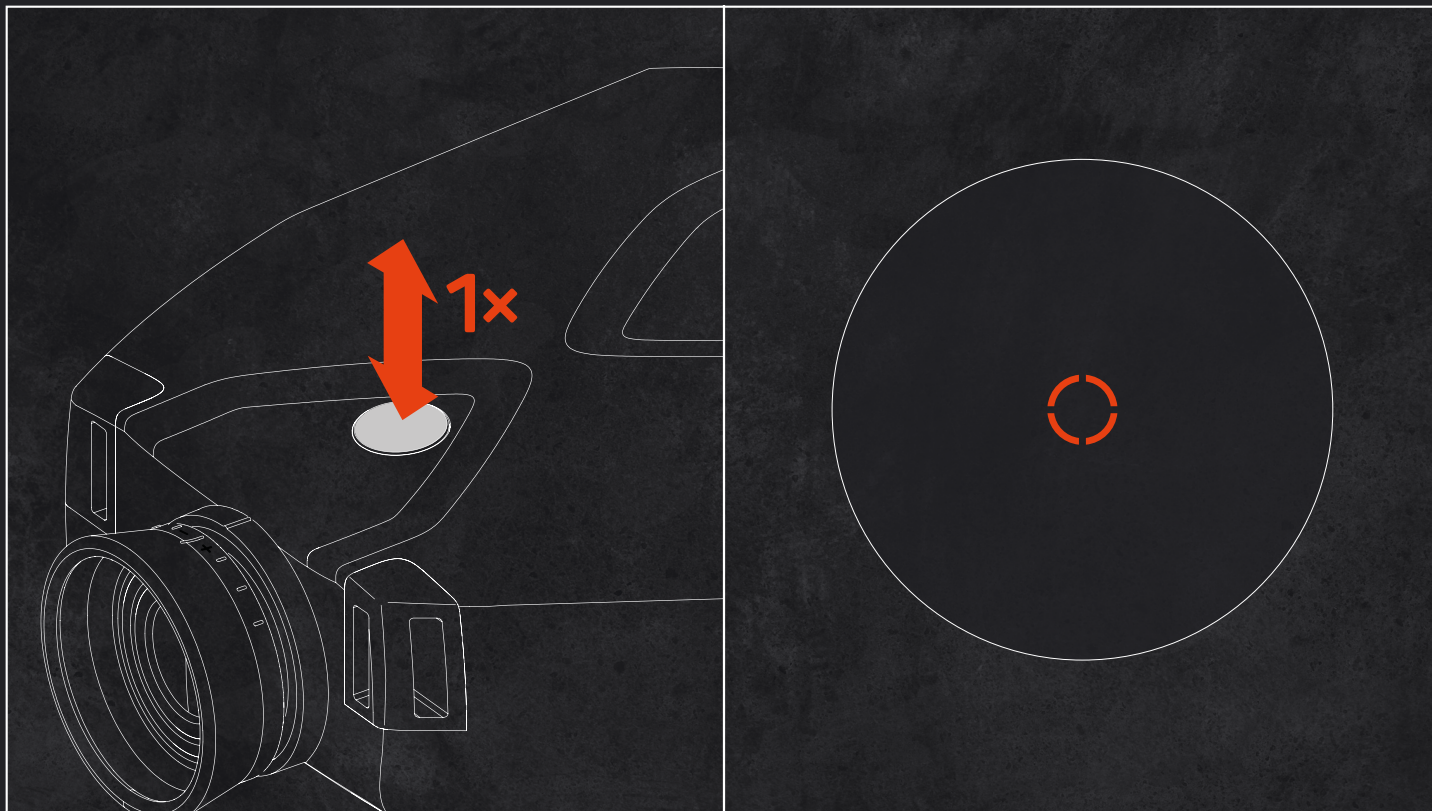

TERRAPIN X

CONNECTING

your TERRAPIN X to the TRASOL ballistic calculator

- By pressing and releasing the push button of your TERRAPIN X you turn on the device
- You will now see the digital aiming reticle in the display of your TERRAPIN X