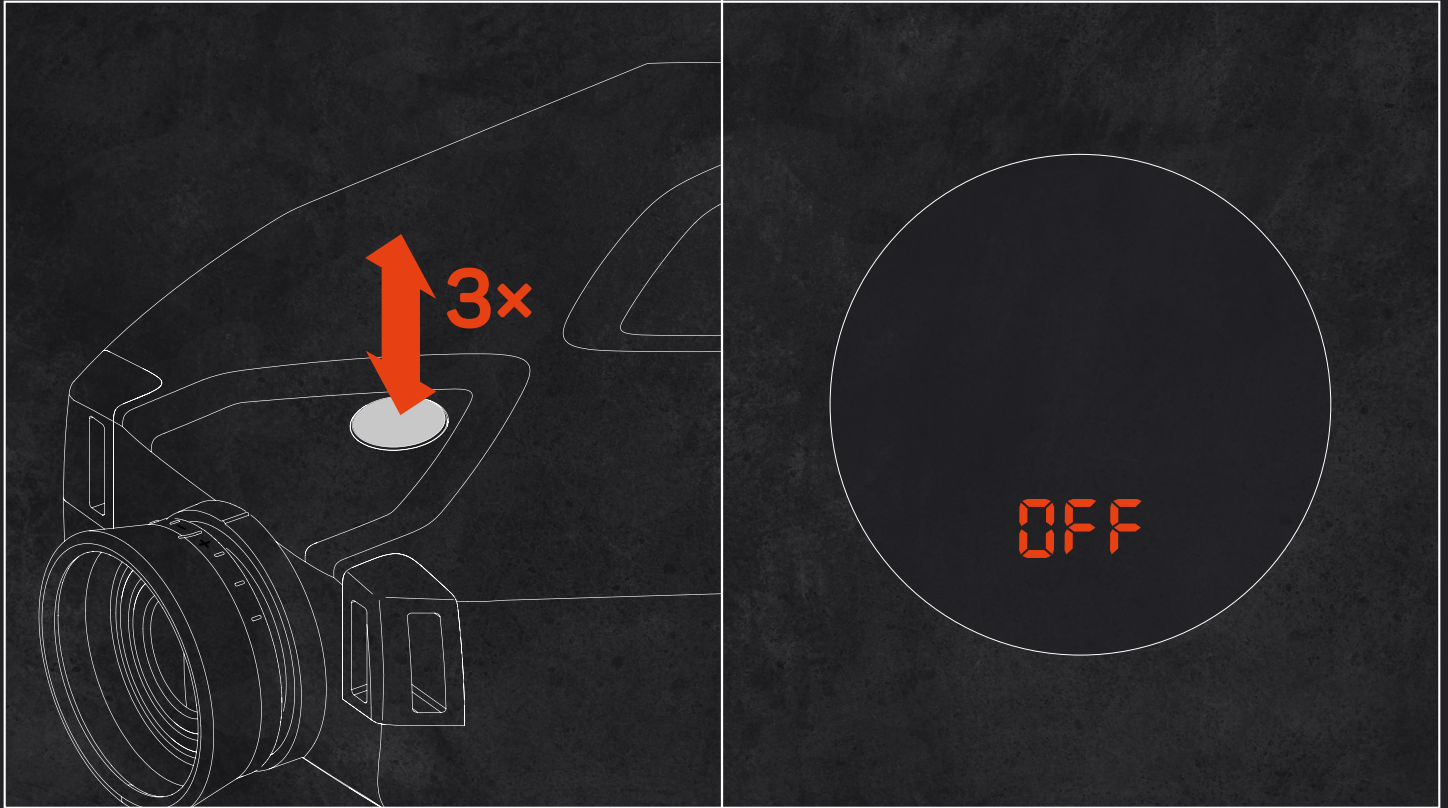

TERRAPIN X

CONNECTING

your TERRAPIN X to the TRASOL ballistic calculator

- By pressing and releasing the push button of your TERRAPIN X you turn on the device
- You will now see the digital aiming reticle in the display of your TERRAPIN X

- Press and release the push button of your TERRAPIN X three times in quick succession to enter the Bluetooth menu
- In the display you will see the last saved setting. This can either be "OFF", "APP", "hEST" (for KESTREL) or "tdH"